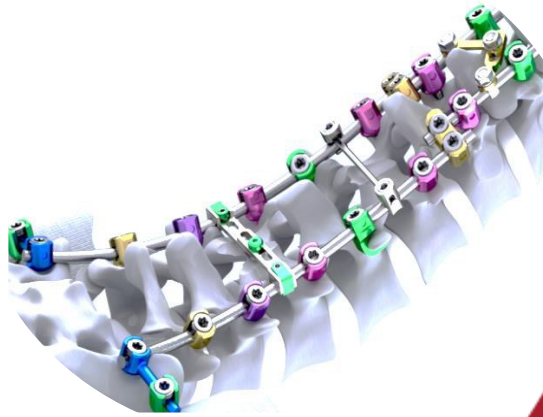

OSI SPINAL FIXATION SYSTEM

**Perfect for
spine
stabilization**

OSI Spinal Fixation System HIGHLIGHTS

- ♀ Provides technological advancements to treat a wide range of spinal pathologies.
- ♀ Offers a comprehensive solution for rigid posterior fixation of the thoracolumbar regions of the spine
- ♀ Low profile
- ♀ Wide range of implant and accessory choices
- ♀ Usage in deformity

PURPOSE OF USAGE

OSI Spinal Fixation systems are a comprehensive spinal fixation system consisting of screws, rods, connectors and hooks designed for use in the thoracolumbar region of the spine, including scoliosis, kyphosis, spinal tumor, spinal fractures due to trauma, and especially for the treatment of degenerative spinal disorders. In addition, in fusion surgeries, it is also used with cage products to provide stability in addition to fusion.

It can be applied to one or more levels according to the various characteristics of the patient and the disease. It is an implant system with different sizes in accordance with the patient anatomy. Compatible with 5.5 mm rod system.