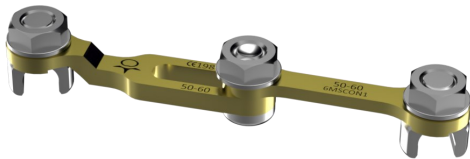

OSI DOMINO CONNECTOR - SHORT (STRAIGHT)

Size	Reference Number
Ø5.5	DOM-STS

OSI SPINAL FIXATION SYSTEM

OSI MULTIAXIAL TRANSVERSE CONNECTOR

Size	Reference Number
32-40 (PINK)	T0032
40-50 (BLUE)	T0038
50-60 (YELLOW)	T0042
60-70 (GREEN)	T0050

NEMESIS MULTIAXIAL TRANSVERSE LINK

Size	Reference Number
32-40	NEM-0120-0032
40-50	NEM-0120-0038
50-60	NEM-0120-0050
50-70	NEM-0120-0052
60-70	NEM-0120-0042

OSI HOOK TRANSVERSE CONNECTOR

Size	Reference Number
40mm	OS101040
50mm	OS101050
60mm	OS101060
70mm	OS101070
75mm	OS101075
80mm	OS101080
90mm	OS101090
100mm	OS1010100