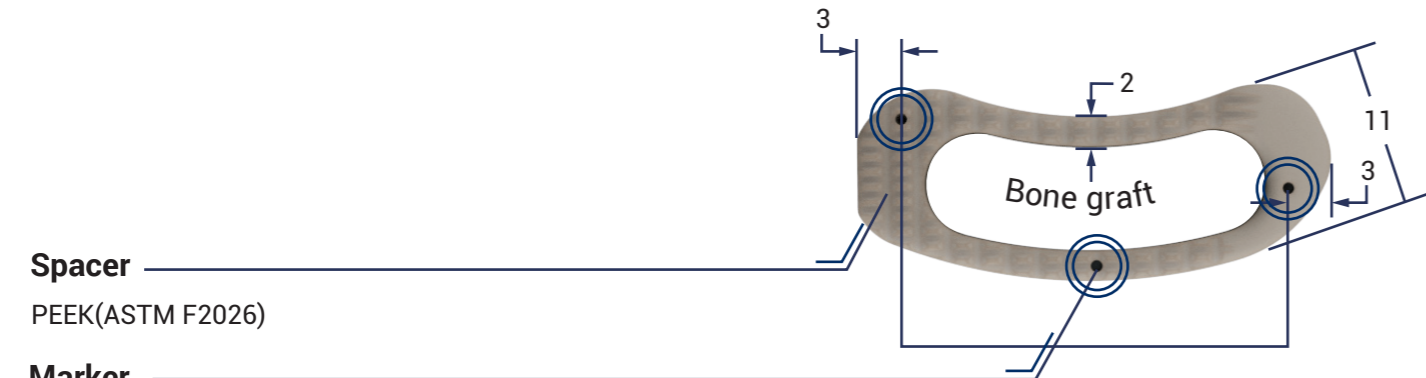

4CIS[®] TORREY PINES

SOLCO. The Trustworthy choice in your bag.

4CIS[®] TORREY PINES

TLIF PEEK Cage

SOLCO.

Solco Biomedical Corp.
5072 West Plano Parkway, Suite 210, Plano, TX 75093
Tel. 972-247-2486
Fax. 972-247-2413
E-mail: info@fg-solco.com
Website: www.solcospine.com

OVERVIEW

The 4CIS® Torrey Pines PEEK TLIF Cage is single component device used to restore height of disc space by Transforaminal approach and to facilitate lumbar interbody fusion with maintaining physiological lordotic angulation of lumbar spine. The vertical square teeth on the top and the bottom surface prevents subsidence of the cage into the vertebral body while they increase the anchoring and prevent slipping or expulsion. To make solid fusion of intervertebral body, hollow space in the implant allows bone graft material to be filled. The implant has safety proven structure and material (Polyetheretherketone, ASTM F2026) to promote biological synostosis and assures mechanical safety against load.

FEATURES & BENEFITS

Spacer
PEEK(ASTM F2026)

Marker
Tantalum(ASTM F560). The markers(\varnothing 0.8mm) allow implant recognition under fluoroscopy. Use markers to determine where the implant is located, how far it is margin and how rotated it is.