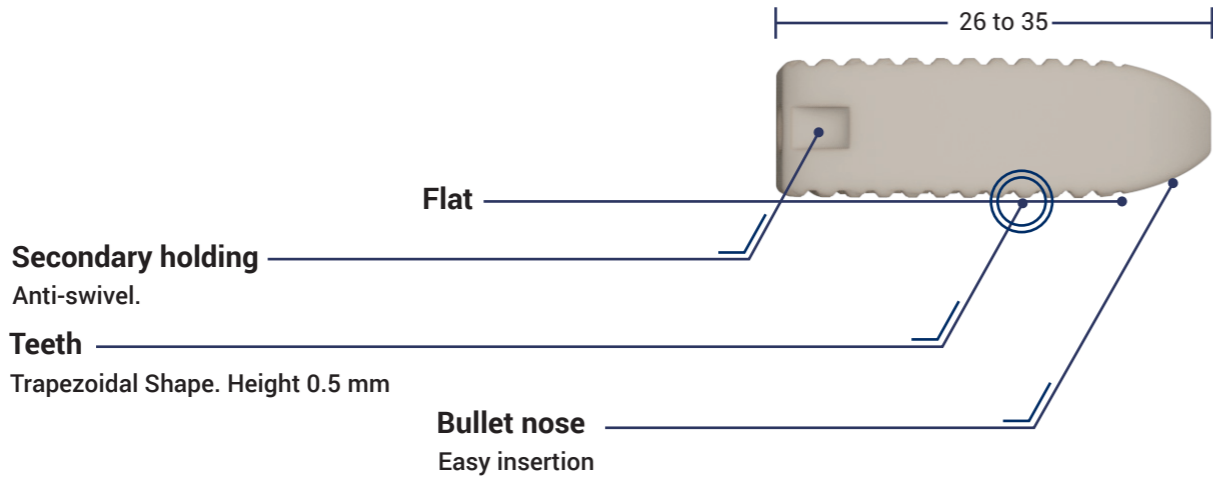

OVERVIEW

The 4CIS® Torrey Pines PEEK TLIF Cage is single component device used to restore height of disc space by Transforaminal approach and to facilitate lumbar interbody fusion with maintaining physiological lordotic angulation of lumbar spine. The vertical square teeth on the top and the bottom surface prevents subsidence of the cage into the vertebral body while they increase the anchoring and prevent slipping or expulsion. To make solid fusion of intervertebral body, hollow space in the implant allows bone graft material to be filled. The implant has safety proven structure and material (Polyetheretherketone, ASTM F2026) to promote biological synostosis and assures mechanical safety against load.

FEATURES & BENEFITS

Spacer
PEEK(ASTM F2026)

Marker
Tantalum(ASTM F560). The markers(\varnothing 0.8mm) allow implant recognition under fluoroscopy. Use markers to determine where the implant is located, how far it is margin and how rotated it is.