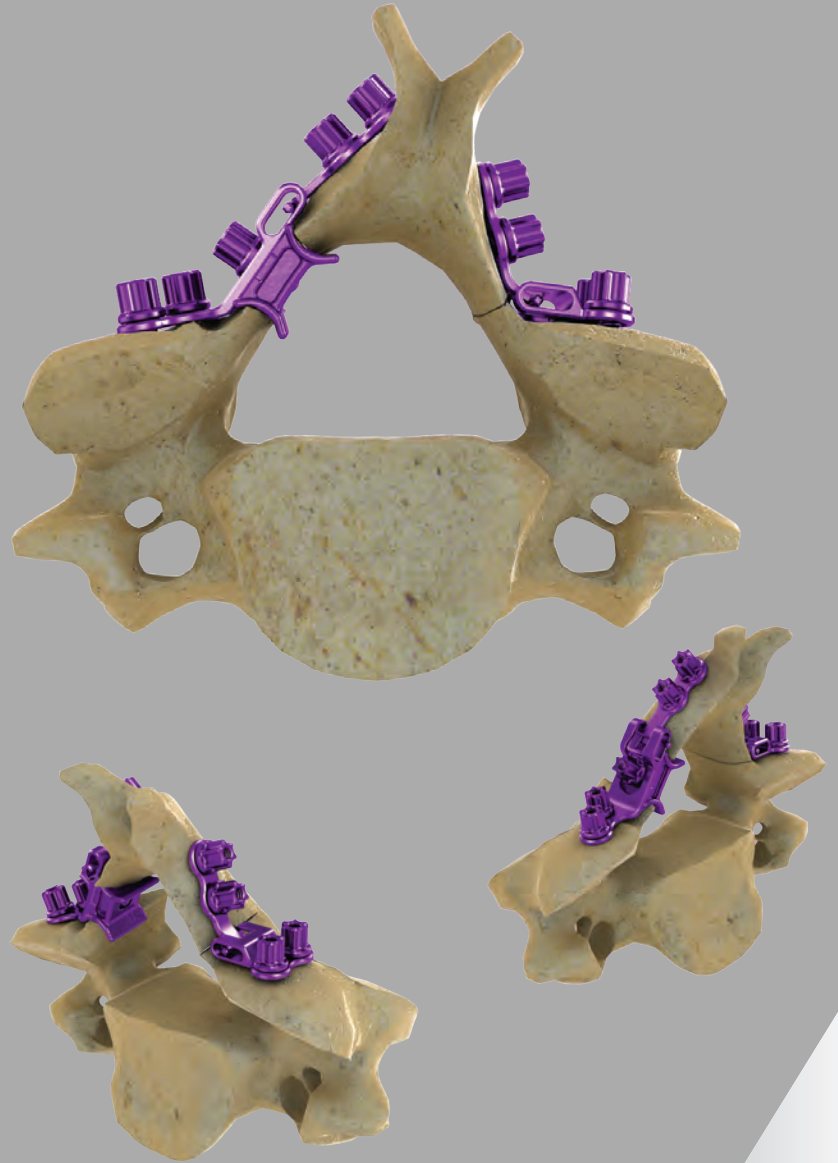

# BLACKBIRD™ HLS

The ChoiceSpine BLACKBIRD™ Hinged Laminoplasty System (HLS) design eliminates fitting plates through trial and error bending, and allows the contralateral plate to be placed prior to elevating the lamina. The spacer is pre-tapped to provide a more secure plate connection over similar allograft, and the lamina contact ends are grit blasted for high performance grip. The BLACKBIRD HLS system provides a comprehensive, innovative solution to laminoplasty.

### Plates

- Hinged Allograft Plate: 4-14 mm (2 mm inc)
- Hinged Hook and Kickstand Plate: 6-14 mm (2 mm inc)
- Hinged Plate: One Size
- Hinged Design to conform to exact anatomical geometry
- Hinge design fits range of laminar thicknesses

## Plates

Hinged Hinge Plate	
Part Number	Description
LT50-H002	Hinge Plate
Hinged Allograft Plate	
Part Number	Description
LT50-0104	Allograft Plate, 4 mm
LT50-0106	Allograft Plate, 6 mm
LT50-0108	Allograft Plate, 8 mm
LT50-0110	Allograft Plate, 10 mm
LT50-0112	Allograft Plate, 12 mm
LT50-0114	Allograft Plate, 14 mm
Hinged Hook and Kickstand	
Part Number	Description
LT50-0206	HK Plate, 6 mm
LT50-0208	HK Plate, 8 mm
LT50-0210	HK Plate, 10 mm
LT50-0212	HK Plate, 12 mm
LT50-0214	HK Plate, 14 mm

### Spacers/Graft Holders

- Titanium Spacer: 4-14 mm (2 mm inc)
- Tapped thread on spacer provides better lock to plate than similar allograft
- Grit blasted for high performance grip

400 ERIN DRIVE  
KNOXVILLE, TN 37919  
865.246.3333 OFFICE 865.246.3334 FAX  
WWW.CHOICESPINE.COM