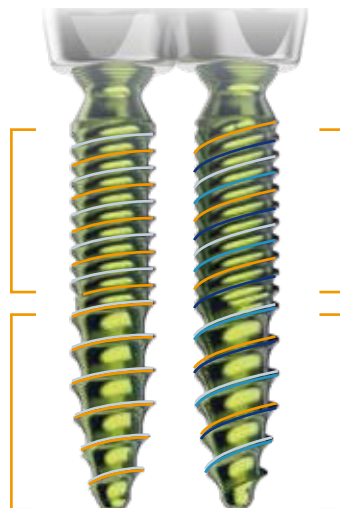

### Negative Angle Thread Type

Minimize cross threading and tulip splaying

### Self-Tapping Screw

The screw design is to eliminate the tapping step during the surgical procedure

Free Rotation - **360°**  
Wider Angle - Up to **60°**

Wider conical angulation for optimum versatility

## Solid Screw and Cannulated Screw

## Screw Thread Design

Promote rapid screw placement and enhance the screw interaction and bone purchase in various bone densities

Double lead

Single lead

\* Quad lead

Double lead

\* Coming soon...