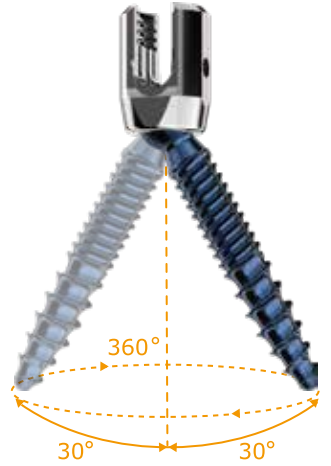

## Different Colors, Multiple Dimensions

Diameter from 4.5 to 7.5mm  
Length from 25 to 65mm

Major  
Diameter

4.5

5

5.5

6

6.5

### Negative Angle Thread Type

Minimize cross threading and tulip splaying

### Self-Tapping Screw

The screw design is to eliminate the tapping step during the surgical procedure

Free Rotation - **360°**  
Wider Angle - Up to **60°**

Wider conical angulation for optimum versatility